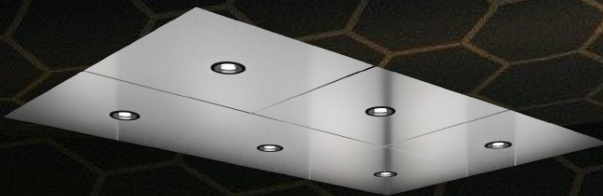

Wide Accents

Narrow Accents

Main:
SC P WY160
Absolute Acajou

Accent:
SC SW 589
Grey Echo

Ceiling Options

Stainless Island Ceilings with
6 LED's or more

Aluminum grid ceilings with
white defusers

Desert Palm

Rear Upper:
Mirror

Lower Panels:
Rigidized 5-WL

Belly Band:
#4 Stainless
Steel

Accent Sides:
Black Satin Glass

Ceiling Options

Stainless Island Ceilings with
6 LED's or more

Aluminum grid ceilings with
white defusers