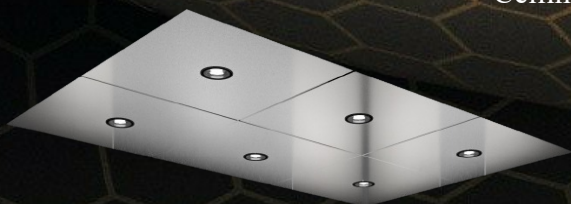

Ceiling Options

Stainless Island Ceilings with
6 LED's or more