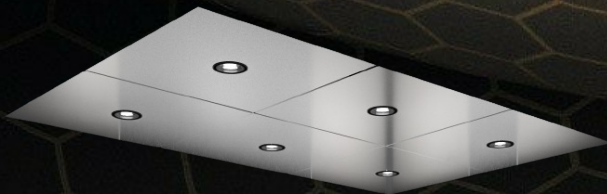

Ceiling Options

Stainless Island Ceilings with
6 LED's or more

Aluminum grid ceilings with
white defusers

Ficus

Main:
SC SW L31
White Nebbia

Accent:
SC SW L09
Kyushu

Ceiling Options

Stainless Island Ceilings with
6 LED's or more

Aluminum grid ceilings with
white defusers

Ficus

Upper Side
Panels:
Mocha Cherry

Upper Rear
Panels:
Mirror

All Lower
Panels:
#4 Stainless

Under Lower
panels:
LED lights

Ceiling Options

Stainless Island Ceilings with
6 LED's or more