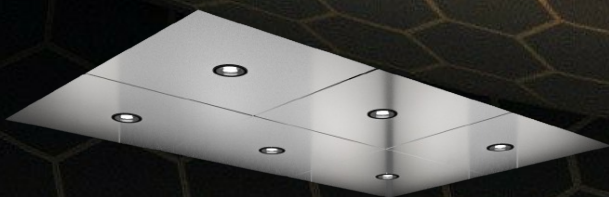

Ceiling Options

Stainless Island Ceilings with
6 LED's or more