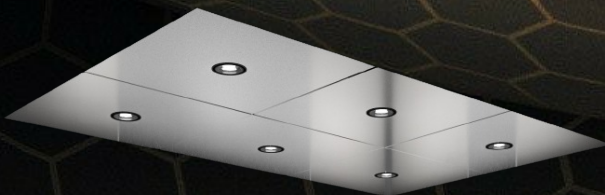

Juniper

Main:
SC SW 574-Natural Elm

Accent:
Belly Band #4
Stainless

Rear Upper Center Panel:
Mirror

Ceiling Options

Stainless Island Ceilings with
6 LED's or more

Aluminum grid ceilings with
white defusers

Juniper