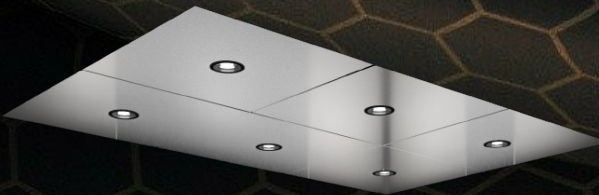

SUMMIT CABS

ASPEN

Main: Kyushu Accent: Natural Elm
Laminate

Ceiling Options

Stainless Island Ceilings with
6 LED's or more

Aluminum grid ceilings with
white defusers

ASPEN

Main:
SC SW
Natural Elm

Belly Band:
SC SS Stainless

Accent:
SC LS N6
Grey Stone

Ceiling Options

Stainless Island Ceilings with
6 LED's or more

Aluminum grid ceilings with
white defusers

Birch

Main,
SC P W156 Grand

Accent Little:
SC SW Coastal

Accent Big: Back
lit

Ceiling Options

Stainless Island Ceilings with
6 LED's or more

Aluminum grid ceilings with
white defusers

Birch

Main:
SW White

Accent (1)
Large:
Rigidized Metal

Accent (2)
Small:
SC SS#4