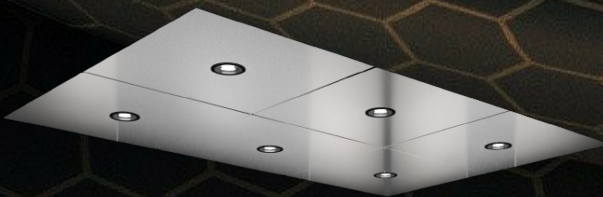

Belly Band:
SC SS Stainless

Accent:
SC LS N6
Grey Stone

Ceiling Options

Stainless Island Ceilings with
6 LED's or more

Aluminum grid ceilings with
white defusers

Birch

Main,
SC P W156 Grand

Accent Little:
SC SW Coastal

Accent Big: Back
lit

Ceiling Options

Stainless Island Ceilings with
6 LED's or more

Aluminum grid ceilings with
white defusers

Birch

Main:
SW White

Accent (1)
Large:
Rigidized Metal

Accent (2)
Small:
SC SS#4