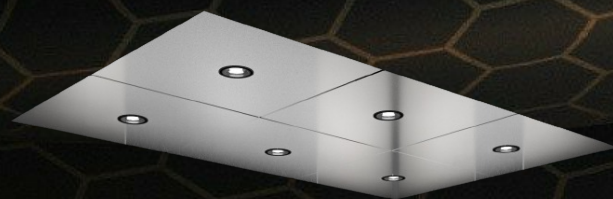

Accent:
SC SW L33 Serotina

Grain direction maybe limited to the elevator size and/or the materials chosen.

Ceiling Options

Stainless Island Ceilings with
6 LED's or more

Aluminum grid ceilings with
white defusers